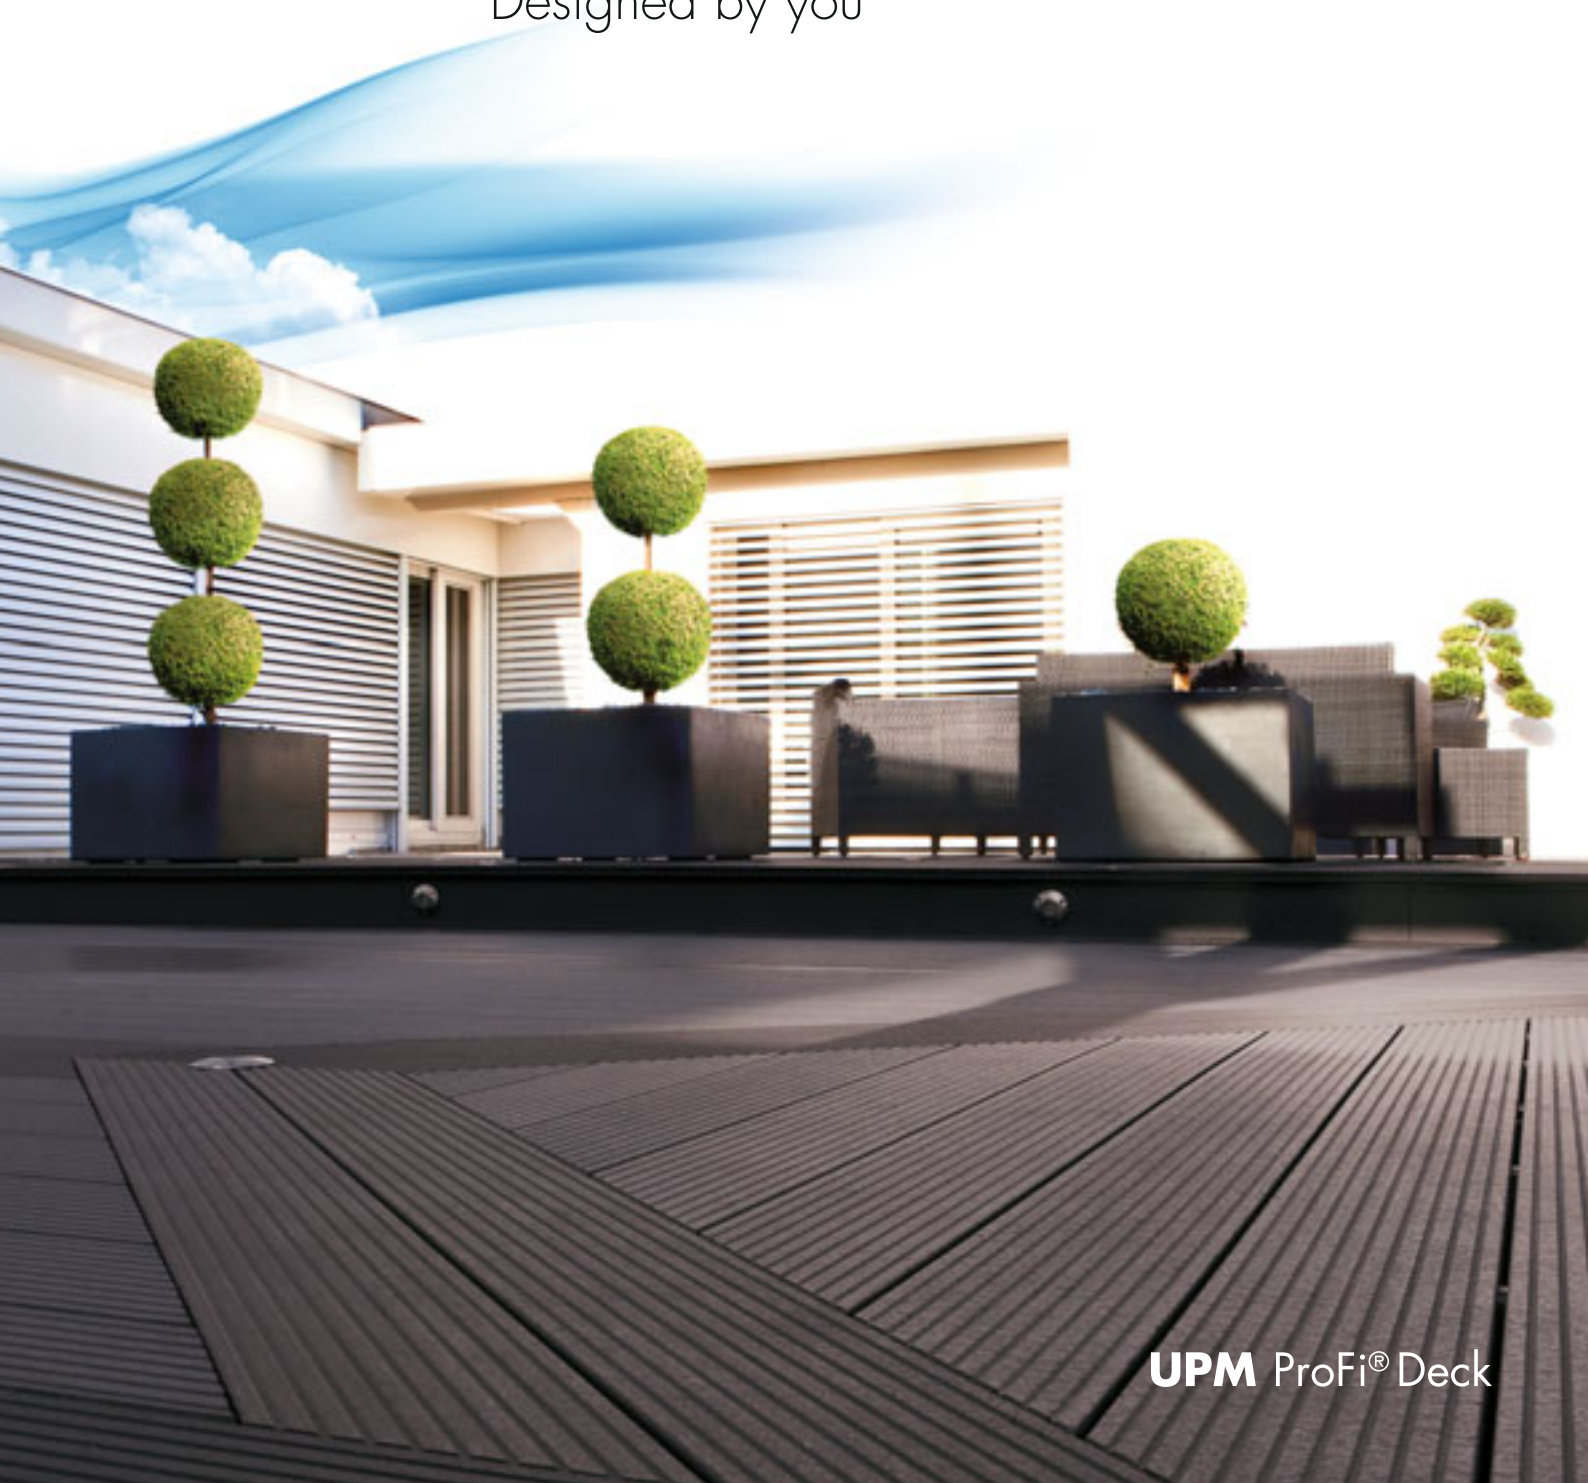

THE **SECRET** TO LONG LIFE

Designed by you

Green Good Design™ is Awarded by The Chicago Athenaeum: Museum of Architecture and Design and The European Centre for Architecture Art Design and Urban Studies.

VIENNA, AUSTRIA

AUGSBURG, GERMANY

UPM ProFi Deck Relax – it's designed for the long run

Life is for living and beauty should be a part of everyone's life.

UPM ProFi Deck's fresh and modern colours allow you to bring style to outdoor living. Better yet, once created, your design will continue to look great through the years with only minimal maintenance. This is thanks to UPM ProFi Deck's unique combination of lignin free fibres and a high friction and stain resistant surface.