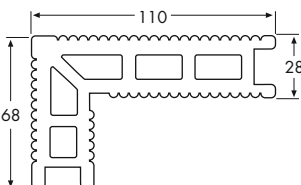

DECKING BOARD
Standard length: 4 m
1 m² = ~7 m

T-CLIP

SUPPORT RAIL
Standard length: 4 m

PROFI CLIP

ALU RAIL
Standard length: 4 m

COVER STRIP
Standard length: 4 m

RAIL STEP
Standard length: 4 m

For large projects, special lengths up to 9m may be ordered subject to availability, quantity and special pricing. Please contact your distributor.