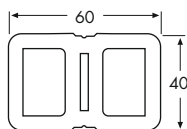

DECKING BOARD
Standard length: 4 m
1 m² = ~7 m

T-CLIP

SUPPORT RAIL
Standard length: 4 m

PROFI CLIP

ALU RAIL
Standard length: 4 m

COVER STRIP
Standard length: 4 m

RAIL STEP
Standard length: 4 m

For large projects, special lengths up to 9m may be ordered subject to availability, quantity and special pricing. Please contact your distributor.