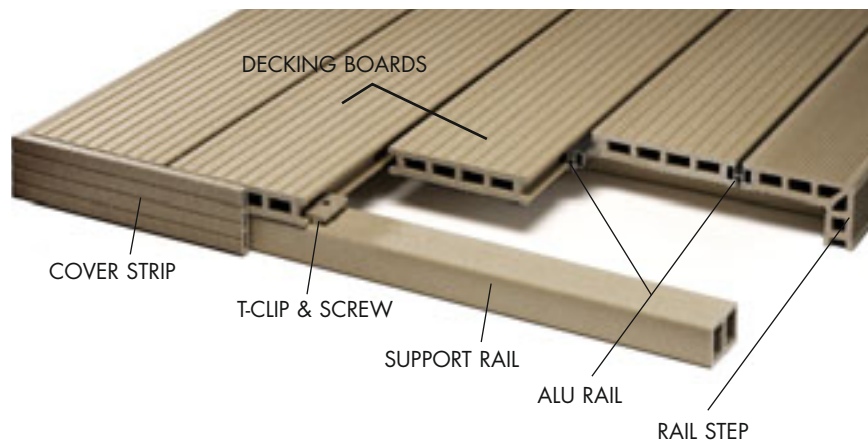

THE HAGUE, THE NETHERLANDS

The total decking system

The UPM ProFi Deck installation system has been designed for ease, speed and perfect finish.

The hollow core structure of the profiles has been engineered to optimize the strength to weight ratio, resulting in a hardwearing product that is still easy and light to handle. Cables can also be hidden in the channels.

LOW
MAINTENANCE

DURABLE &
UV RESISTANT

HARD
WEARING

SPLINTER FREE
& WARM TO TOUCH

HIGH FRICTION
SURFACE

HELPING THE
ENVIRONMENT

EASY TO WORK
QUICK TO INSTALL

UPM ProFi Deck can be worked with conventional woodworking tools e.g. saw, drill and power screwdriver.

DECKING BOARD
Standard length: 4 m
1 m² = ~7 m

T-CLIP

SUPPORT RAIL
Standard length: 4 m

PROFI CLIP

ALU RAIL
Standard length: 4 m

COVER STRIP
Standard length: 4 m

RAIL STEP
Standard length: 4 m

For large projects, special lengths up to 9m may be ordered subject to availability, quantity and special pricing. Please contact your distributor.