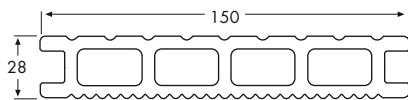

DECKING BOARD
Standard length: 4 m
1 m² = ~7 m

T-CLIP

SUPPORT RAIL
Standard length: 4 m

PROFI CLIP

ALU RAIL
Standard length: 4 m

COVER STRIP
Standard length: 4 m

RAIL STEP
Standard length: 4 m

For large projects, special lengths up to 9m may be ordered subject to availability, quantity and special pricing. Please contact your distributor.