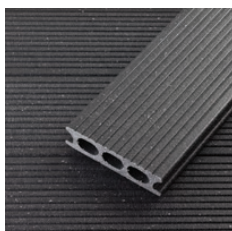

COLOURS

BLACK