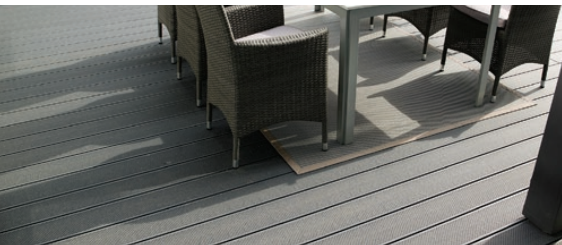

PROFILE

COLOURS

UPM ProFi Patio

Raw materials	Cellulose fibers encased in polyethylene
Profile	Hollow
Surface	One sided
Edge	Strengthened top tongue & edge grooved
Spacing of under-construction	35 cm

ACCESSORIES