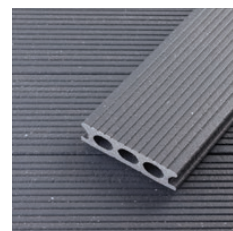

UPM ProFi Patio is easy to install and requires no special tools. The installation system has been designed for ease, speed and a perfect finish.

Representing the next generation of wood plastic composites made from recycled material UPM ProFi Patio does not contain any harmful materials.

## PROFILE

## COLOURS

BLACK

BROWN

GREY

## UPM ProFi Patio

Raw materials	Cellulose fibers encased in polyethylene
Profile	Hollow
Surface	One sided
Edge	Strengthened top tongue & edge grooved
Spacing of under-construction	35 cm