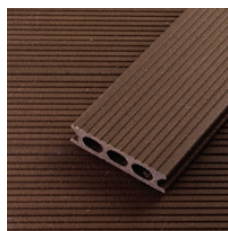

## COLOURS

BLACK

BROWN

GREY

## UPM ProFi Patio

Raw materials	Cellulose fibers encased in polyethylene
Profile	Hollow
Surface	One sided
Edge	Strengthened top tongue & edge grooved
Spacing of under-construction	35 cm